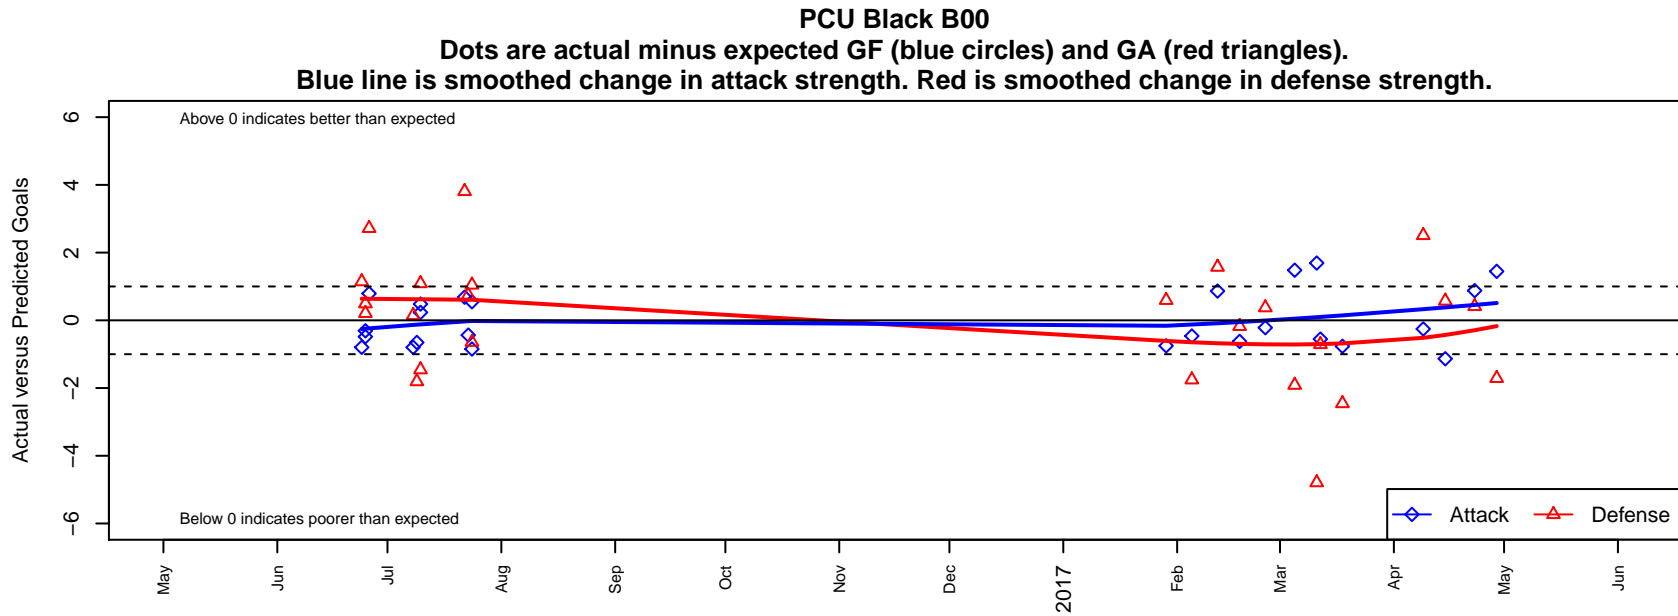

PCU Black B00

Portland City United SC
Portland, OR
B00 total strength=1187
attack=4.28 defense=3.43
spr league = Win OYS B00 Div 1 Green

alt names used:
PCU 00B Black
PCU 00B Black

Venues played:
2016 Clash At the Border Div 2 Gold/Silver U17
2016 PCU Summer Classic High School Silver
2016 Crossfire Select U17
2016 Win OYS B00 Division 1 Green
2016 OYS Presidents Cup B99

**attack and defense variance (black dot)
relative to other teams
and top 10 in region**

**attack and defense rating
relative to others at age
and all opponents in last 13 months**

**attack and defense rating
relative to others at age
and all opponents in last 13 months**

Performance relative to 13 month average

Performance relative to 13 month average

Distribution of opponents
 Red = Lose zone, Blue = Win zone, Green = Even
 Black line separates win/lose zones

lot. A=Neither has attack advantage, B=Opponent has both attack and defense advantage, C=Opponent has both attack and defense disadvantage, D=Both have