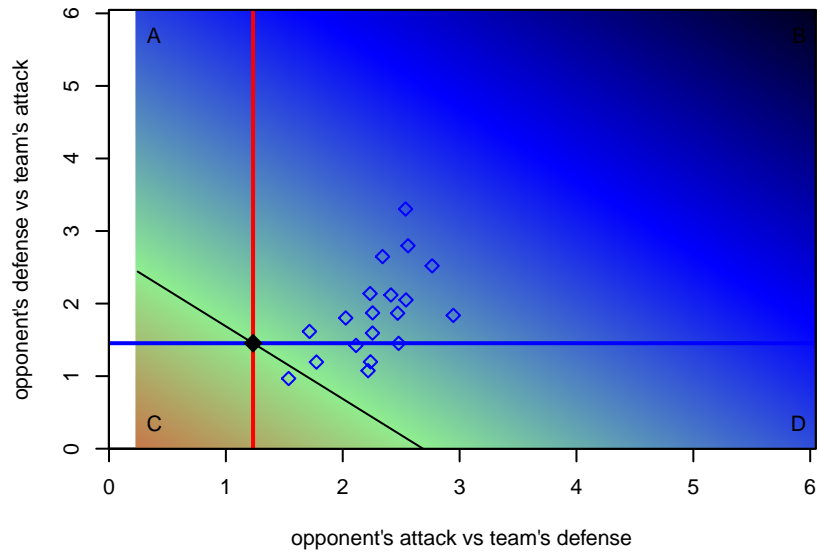

PCU Black B00

Portland City United SC
Portland, OR
B00 total strength=1187
attack=4.28 defense=3.43
spr league = Win OYS B00 Div 1 Green

alt names used:
PCU 00B Black
PCU 00B Black

Venues played:
2016 Clash At the Border Div 2 Gold/Silver U17
2016 PCU Summer Classic High School Silver
2016 Crossfire Select U17
2016 Win OYS B00 Division 1 Green
2016 OYS Presidents Cup B99

**attack and defense variance (black dot)
relative to other teams
and top 10 in region**

**attack and defense rating
relative to others at age
and all opponents in last 13 months**

**attack and defense rating
relative to others at age
and all opponents in last 13 months**

Performance relative to 13 month average

Performance relative to 13 month average

Distribution of opponents
 Red = Lose zone, Blue = Win zone, Green = Even
 Black line separates win/lose zones

lot. A=Neither has attack advantage, B=Opponent has both attack and defense advantage, C=Opponent has both attack and defense disadvantage, D=Both have