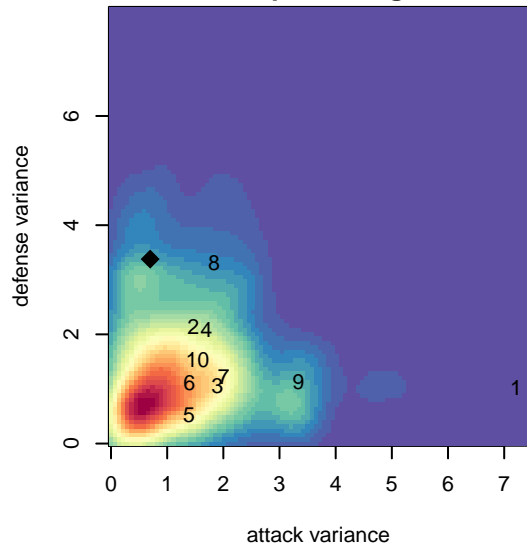

PCU Black B00

Portland City United SC
Portland, OR
B00 total strength=1187
attack=4.28 defense=3.43
spr league = Win OYS B00 Div 1 Green

alt names used:
PCU 00B Black
PCU 00B Black

Venues played:
2016 Clash At the Border Div 2 Gold/Silver U17
2016 PCU Summer Classic High School Silver
2016 Crossfire Select U17
2016 Win OYS B00 Division 1 Green
2016 OYS Presidents Cup B99

**attack and defense variance (black dot)
relative to other teams
and top 10 in region**

**attack and defense rating
relative to others at age
and all opponents in last 13 months**

**attack and defense rating
relative to others at age
and all opponents in last 13 months**

Performance relative to 13 month average

Performance relative to 13 month average

Distribution of opponents
 Red = Lose zone, Blue = Win zone, Green = Even
 Black line separates win/lose zones

lot. A=Neither has attack advantage, B=Opponent has both attack and defense advantage, C=Opponent has both attack and defense disadvantage, D=Both have